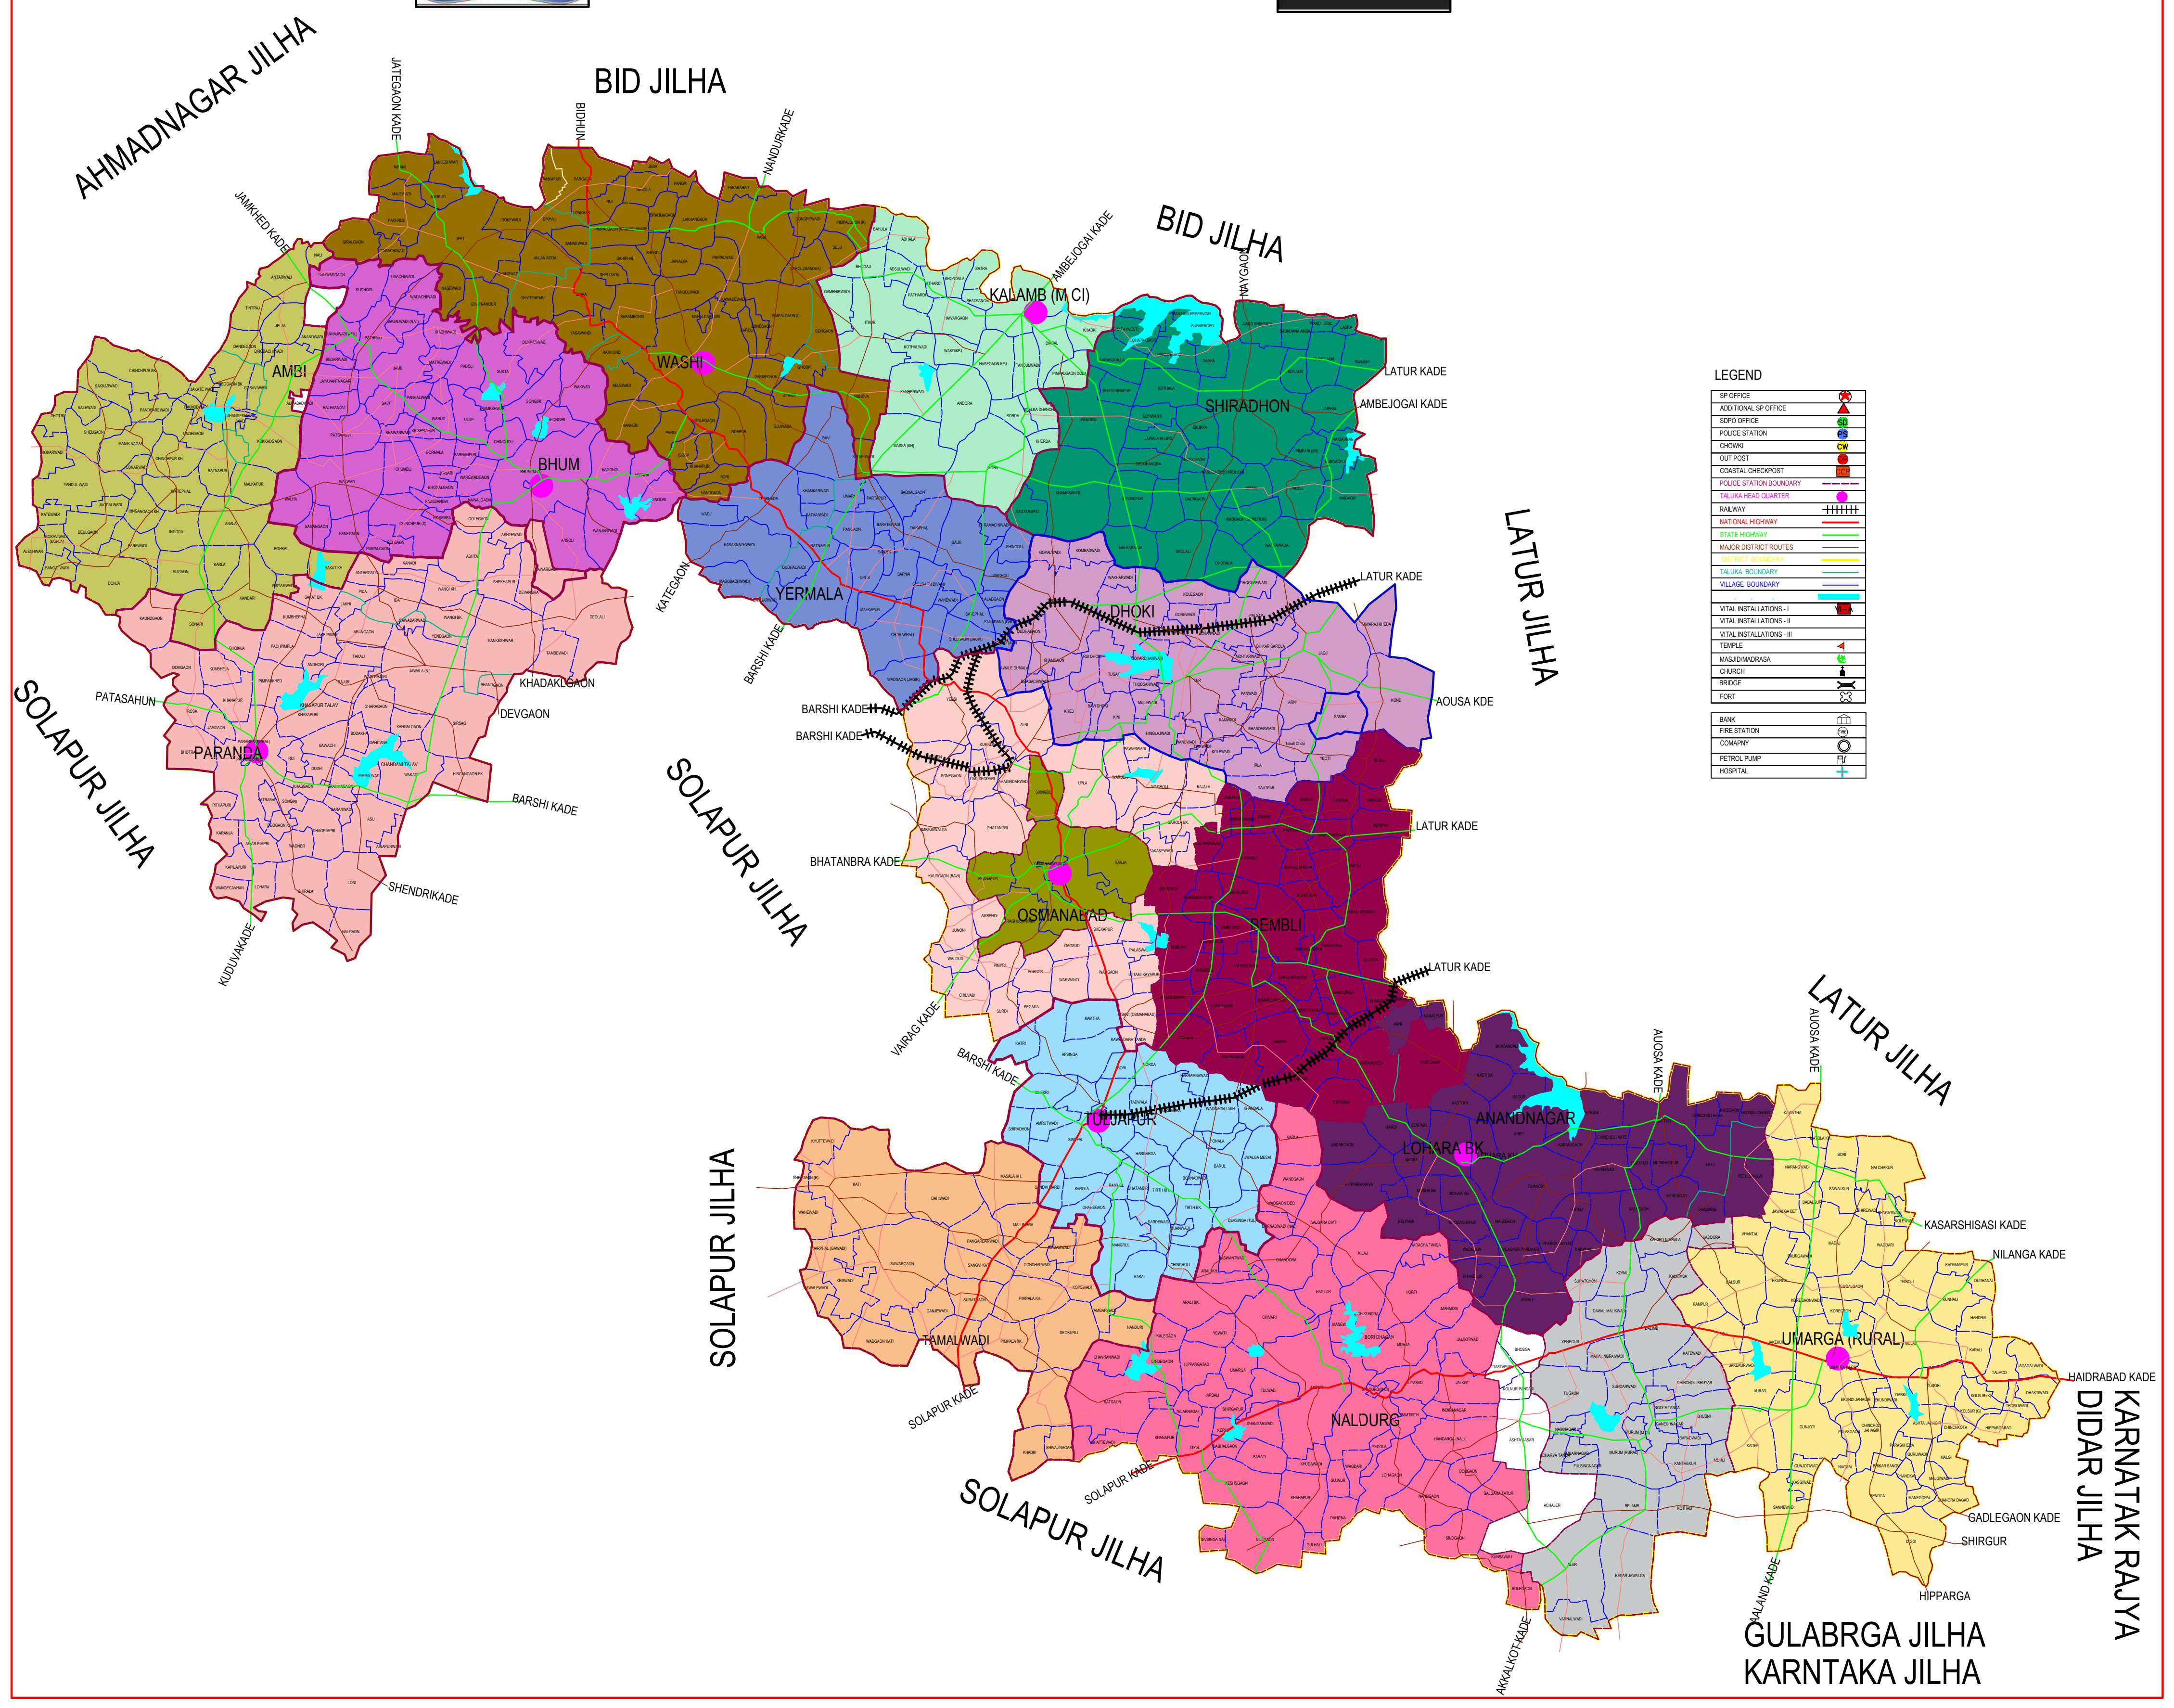

# USMANABAD DISTRICT MAHARASHTRA

**LEGEND**

SP OFFICE	
ADDITIONAL SP OFFICE	
SDPO OFFICE	
POLICE STATION	
CROWD	
QUIT POST	
COASTAL CHECKPOST	
POLICE STATION BOUNDARY	
TALUKA HEAD QUARTER	
RAILWAY	
NATIONAL HIGHWAY	
STATE HIGHWAY	
MAJOR DISTRICT ROUTES	
TALUKA BOUNDARY	
VILLAGE BOUNDARY	
VITAL INSTALLATIONS - I	
VITAL INSTALLATIONS - II	
VITAL INSTALLATIONS - III	
TEMPLE	
MASJID/MADRASA	
CHURCH	
BRIDGE	
FORT	
BANK	
FIRE STATION	
COMPANY	
PETROL PUMP	
HOSPITAL	

AHMADNAGAR JILHA

BID JILHA

BID JILHA

LATUR JILHA

SOLAPUR JILHA

SOLAPUR JILHA

SOLAPUR JILHA

SOLAPUR JILHA

LATUR JILHA

KARNATAK RAJYA  
DIDAR JILHA

GULABRGA JILHA  
KARNTAKA JILHA